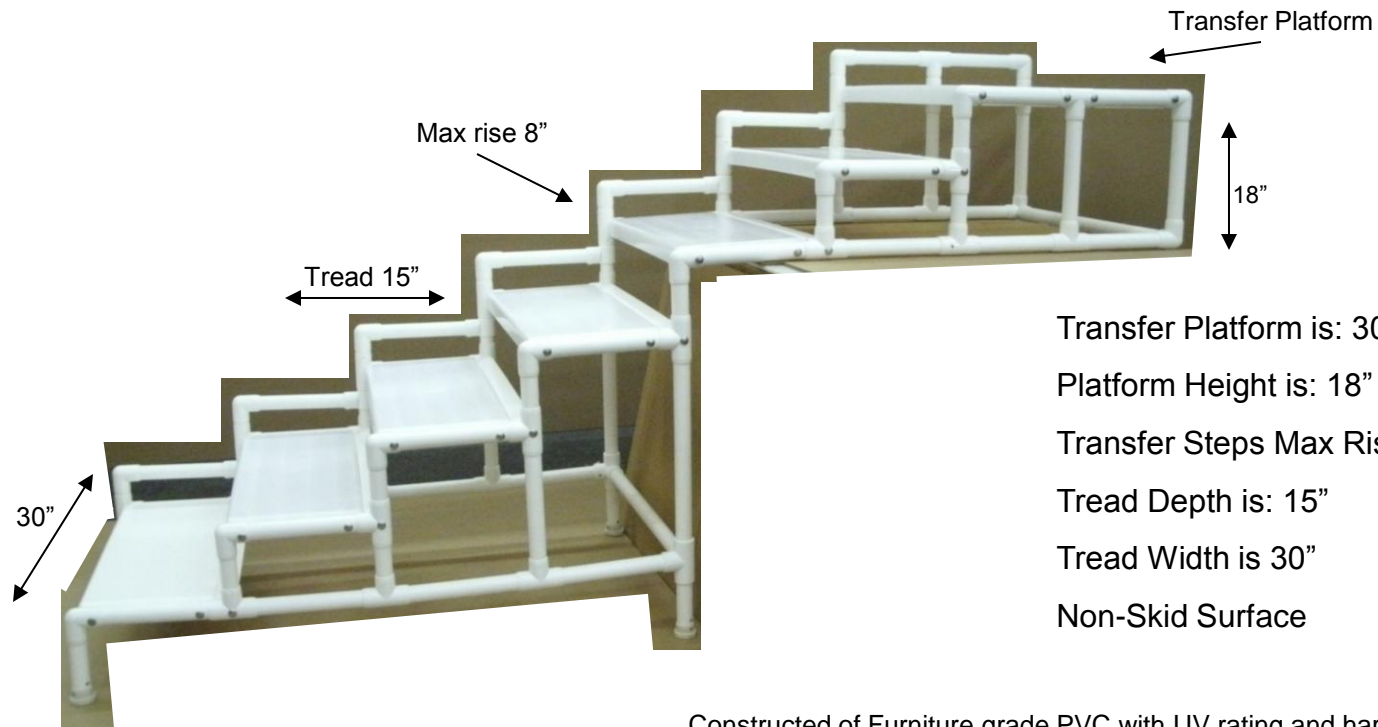

Shop photo

Transfer Platform is: 30" x 26"

Platform Height is: 18" from deck

Transfer Steps Max Rise is: 8"

Tread Depth is: 15"

Tread Width is 30"

Non-Skid Surface

Constructed of Furniture grade PVC with UV rating and hardness for durability. Some structure areas have double-walled PVC pipe for added support- 600 lbs. weight capacity. No metal in system, we use High grade Stainless Steel fasteners including deck anchors.