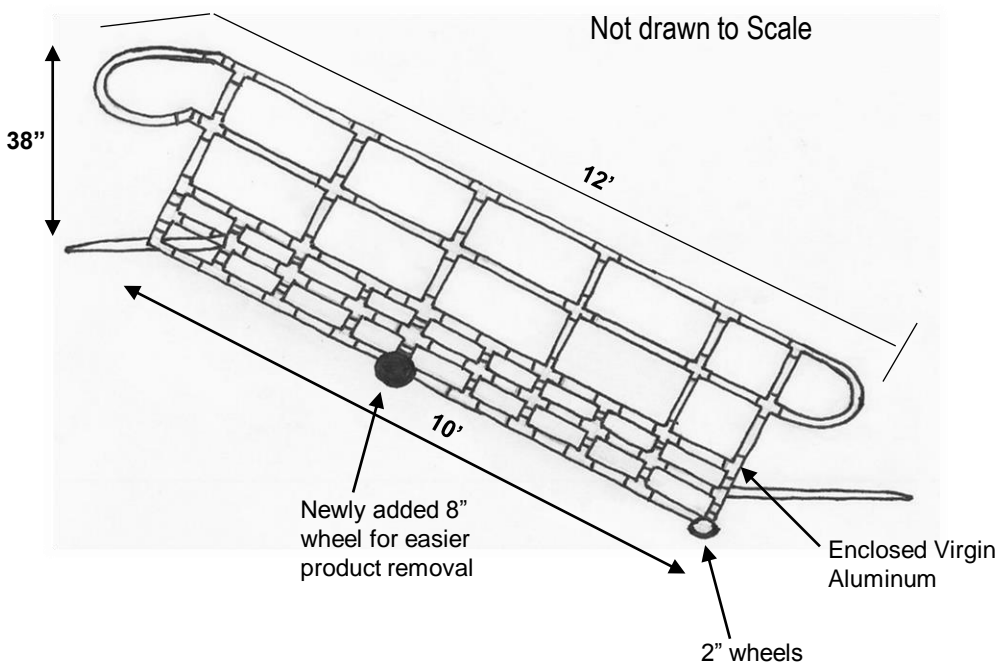

## AquaTrek2 Ramp AQ-9000

**The AquaTrek2 Ramp** lets people of all ages enter and exit your pool with ease. It is easily removed for automatic pool cleaners, retractable pool covers and solar blankets.

- **Adjustable to Varying Pool Depths**
- **Special, Non-Skid Strips on Each Step**
- **Modified to Accommodate Any Gutter System**
- **Simple installation and Removal**
- **Portable for Active Pools**
- **Built with Wheels for Easy Transport**

- Non-corrosive metal skeleton enclosed in a rigid PVC skin.
- \* All fasteners are made of 304 Stainless steel.
- \* Wheels are mounted to an impact and shock resistant nylon hub with grey non-marking tread.
- \* Treads, platform and approach frame are made injection molded PVC with added UV stabilizer
- \* Safety strips on the treads and platforms are a non-slip material.
- \* 30" wide treads.
- \* Handrails provide excellent stability.
- \* Portable and easy removal.

### Product Specifications:

- **Treads: 13"x30"x2"**
- **Top Platform: 25"x30"x2"**
- **Top Approach Ramp: Beveled 11 1/2"x30"**
- **Bottom Platform: 25"x30"**
- **Bottom Approach Ramp: Beveled 11 1/2"x30"**
- **2" Stainless Steel Deck Anchor**
- **Multi-Location Mounting Hardware Included**